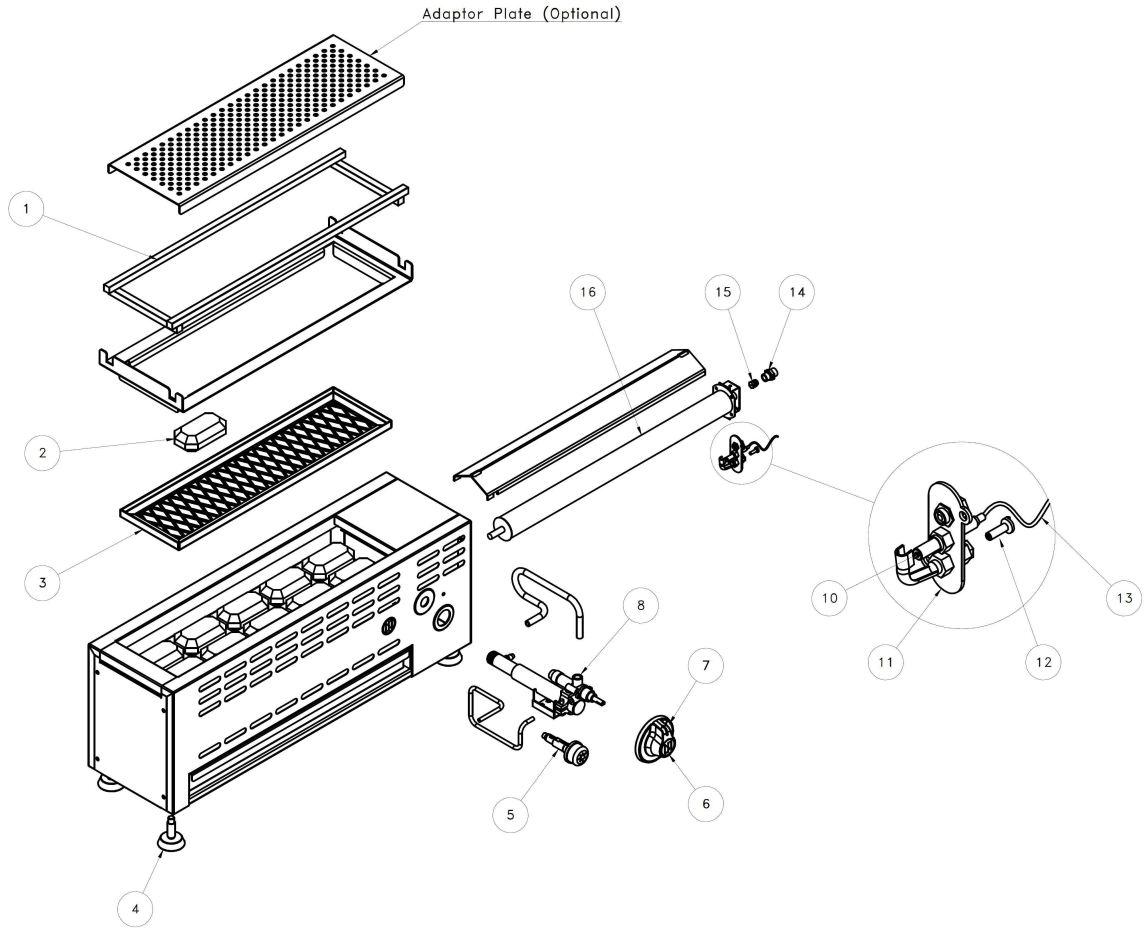

3.4 Component List

NYG 7-20

Fig. 4

Table 5 :

No.	Part Code	Description	Qty.
1	GS.392I-1	Cooking Grill	1
2	GS.1197	Lava Stone	—
3	GS.392H-1	Lava Stone Holder	1
4	PD.2456	Adjustable Leg	4
	PD.2499A	Sleeving for Adjustable Leg	4
5	GS.3720B	Piezzo Igniter	1
	GS.3720B-1	Piezzo Igniter Ring	1
	GS.3720B-2	Piezzo Igniter Button Cover	1
6	PD.G019A	Gas Knob $\phi 8$	1
7	PD.G019A-1	Ring Gas Knob	1
8	GS.387D	Gas Valve	1
9	GS.3895B	Thermocouple 600 mm	1
10	GS.3857	Piezzo Spark Plug	1
11	GS.3853	Pilot Burner	1
12	GS.382A	Pilot Nozzle $\phi 0.19$ (LPG)	1
	GS.3829	Pilot Nozzle $\phi 0.27$ (LNG)	1
13	GS.3682A	Cable Igniter 600 mm	1
14	GS.3698	Nozzle Holder	1
15	GS.2846C	Nozzle Burner $\phi 1.30$ (LPG)	1
	GS.2846D	Nozzle Burner $\phi 1.95$ (LNG)	1
16	GS.3696A	Burner Yakitori	1